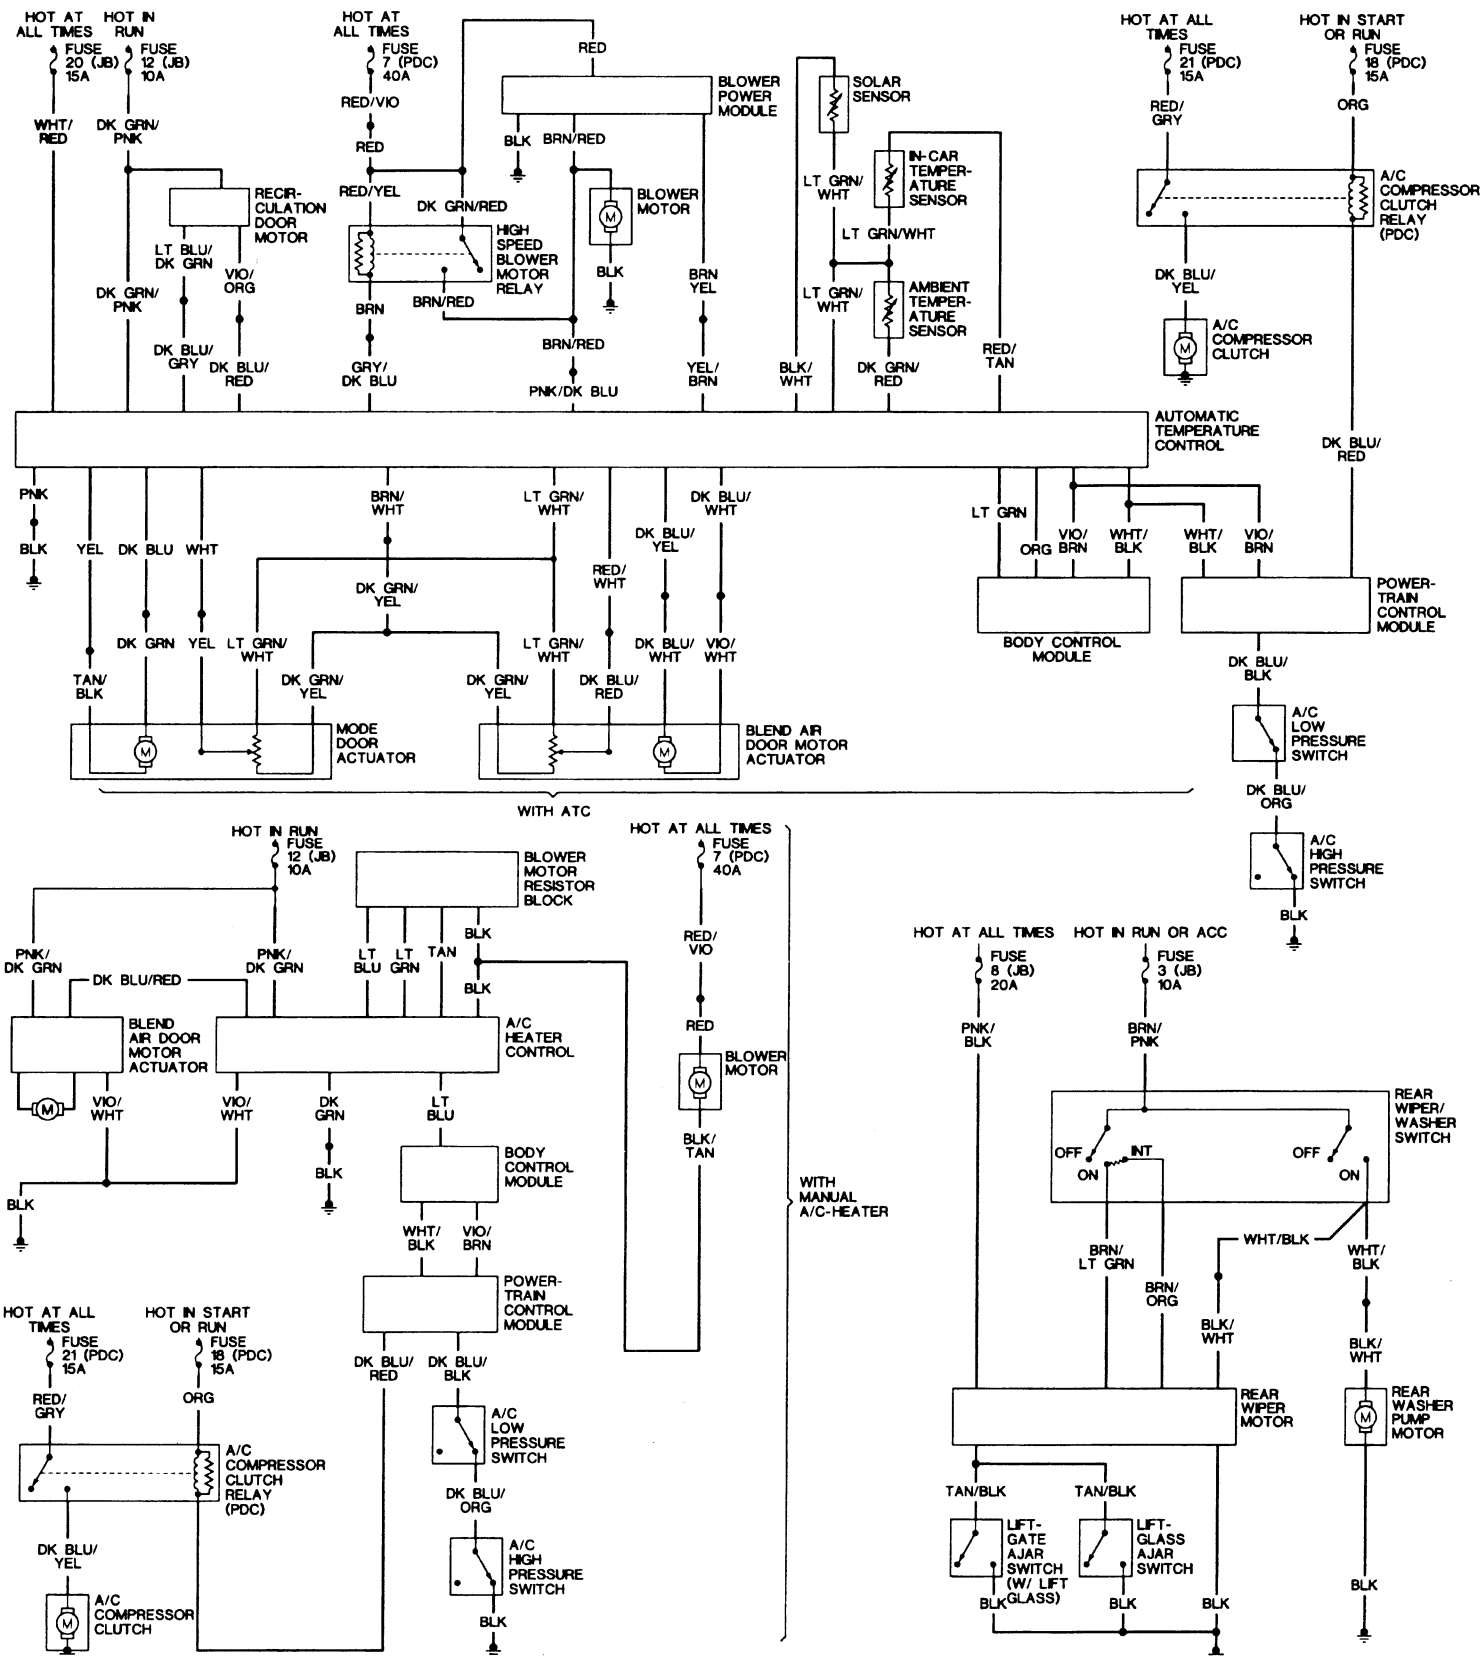

1996 GRAND CHEROKEE CHASSIS SCHEMATICS

DIAGRAM 28