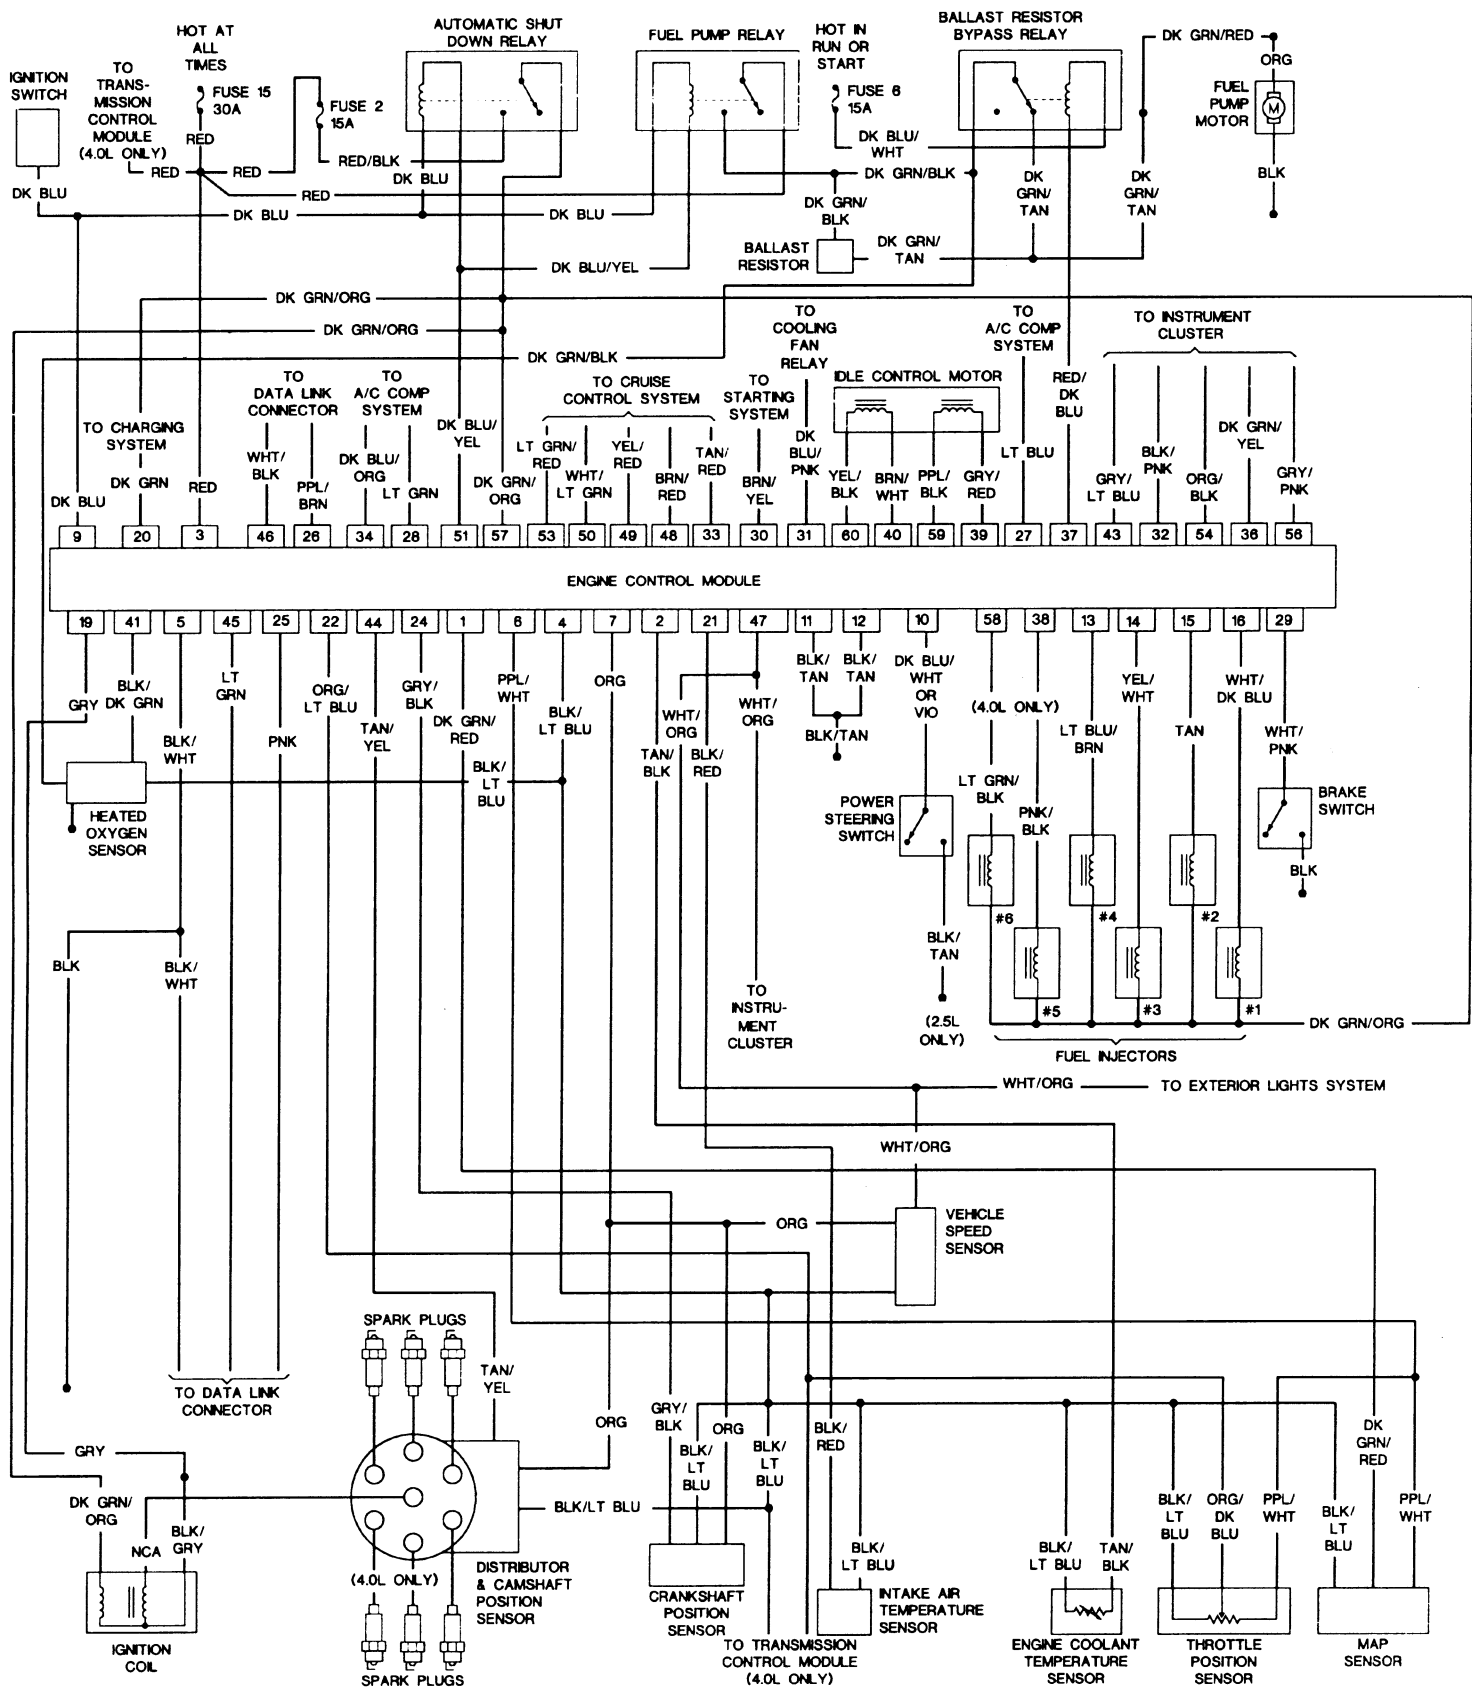

1993-94 CHEROKEE (5.2L) ENGINE SCHEMATIC

DIAGRAM 23