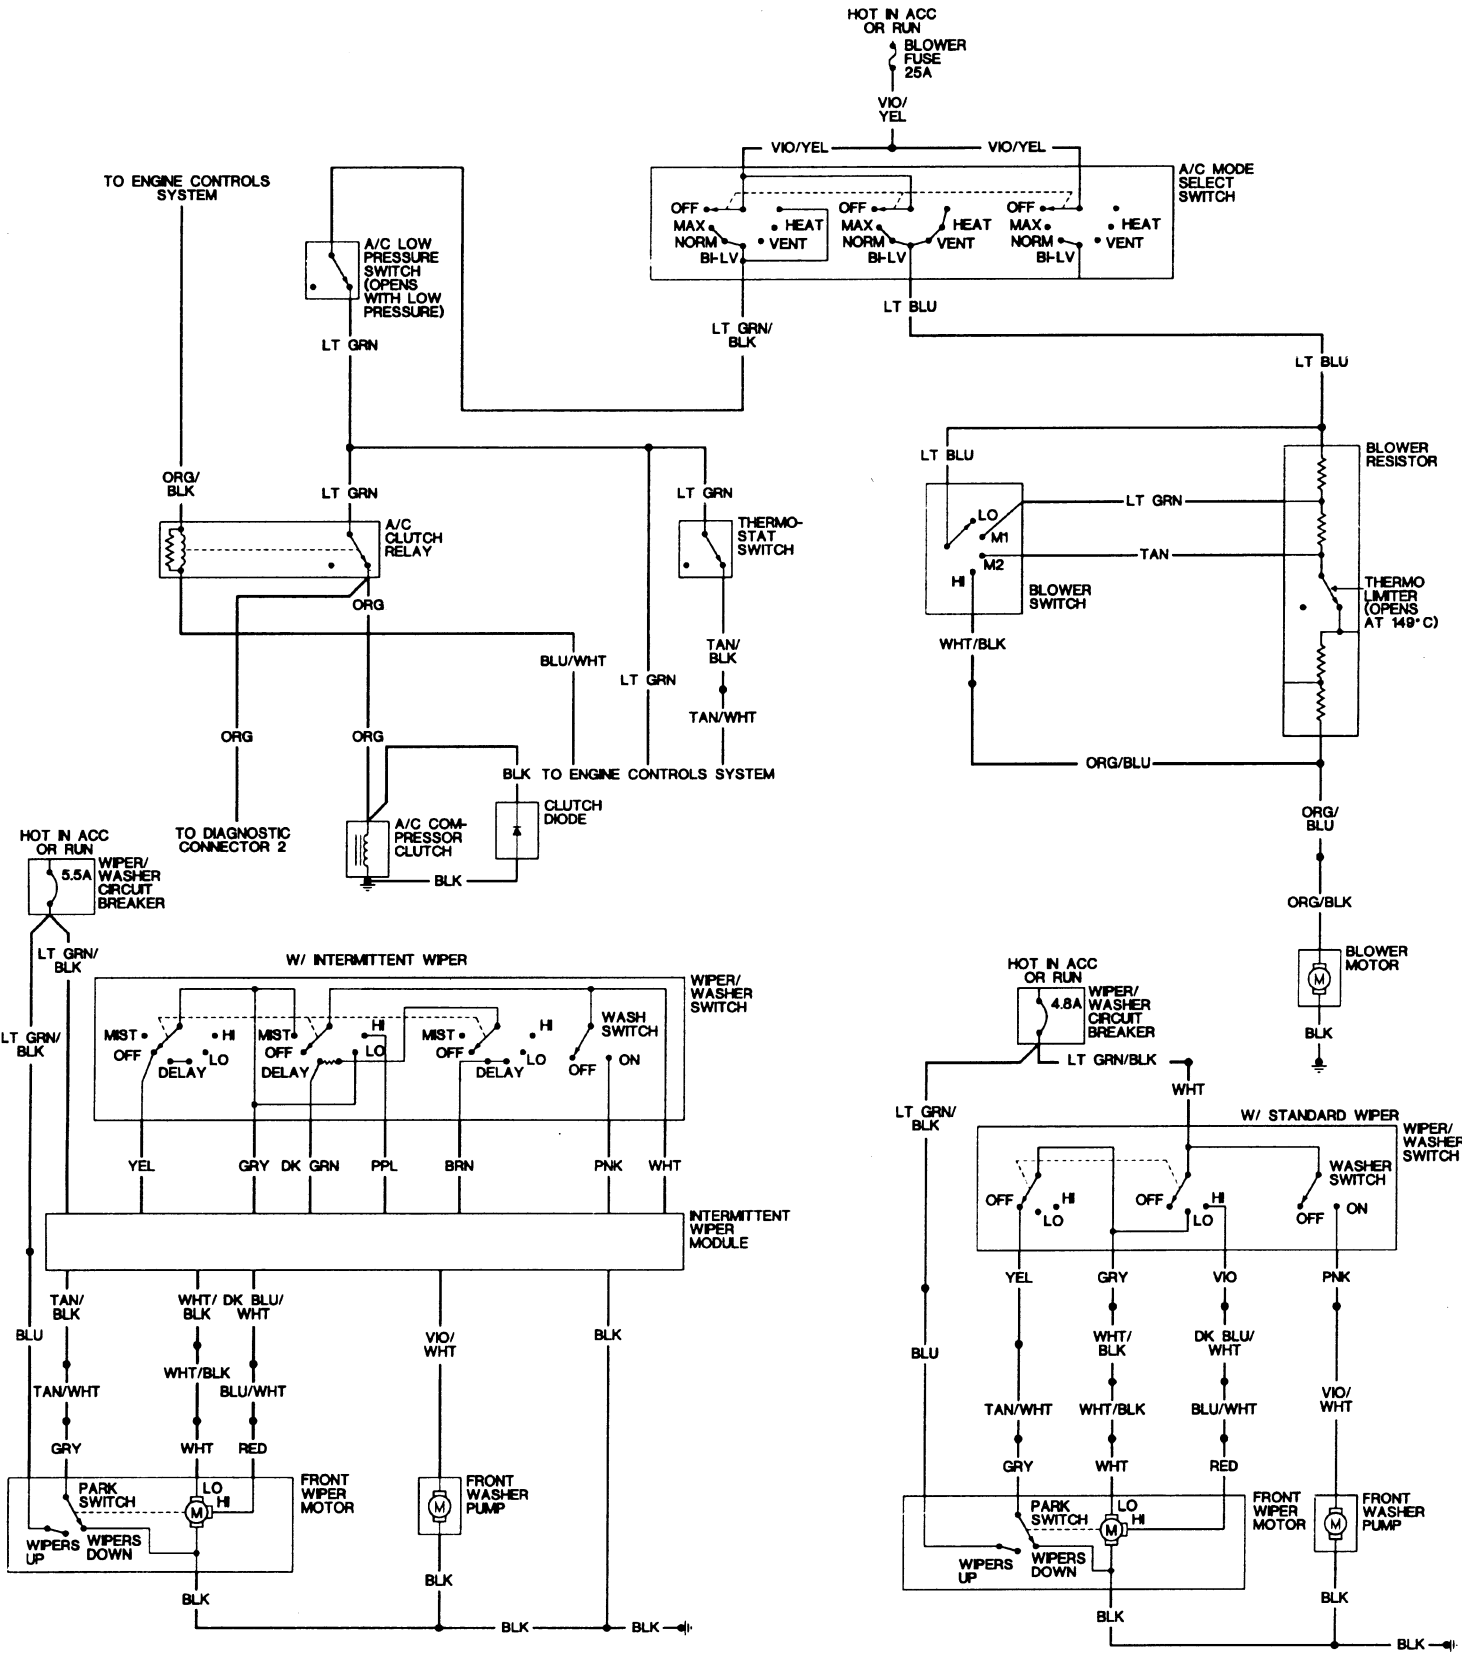

1987-88 CHEROKEE/WAGONEER CHASSIS SCHEMATICS

DIAGRAM 17