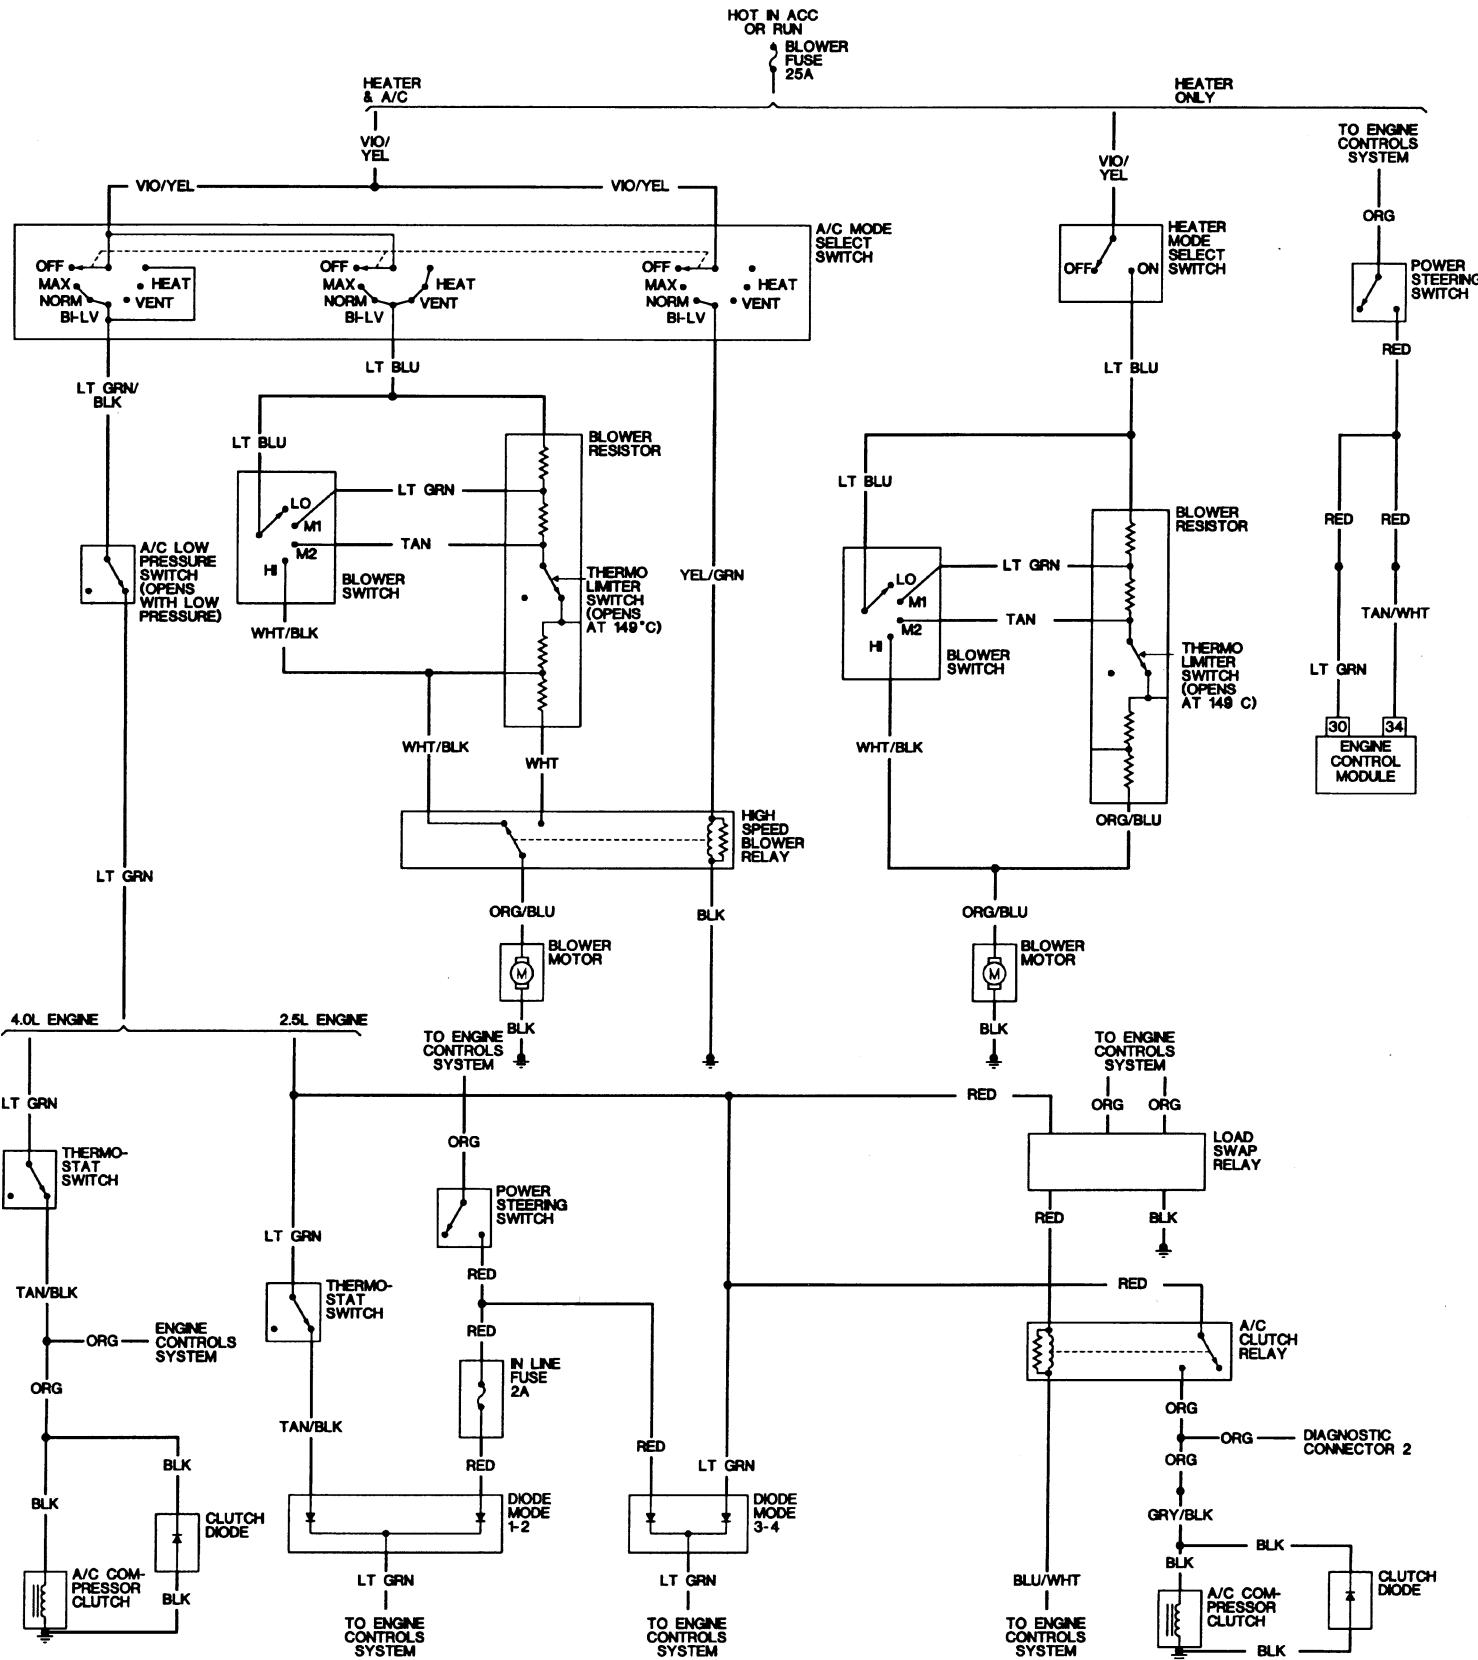

1986 CHEROKEE/WAGNER CHASSIS SCHEMATIC

DIAGRAM 13