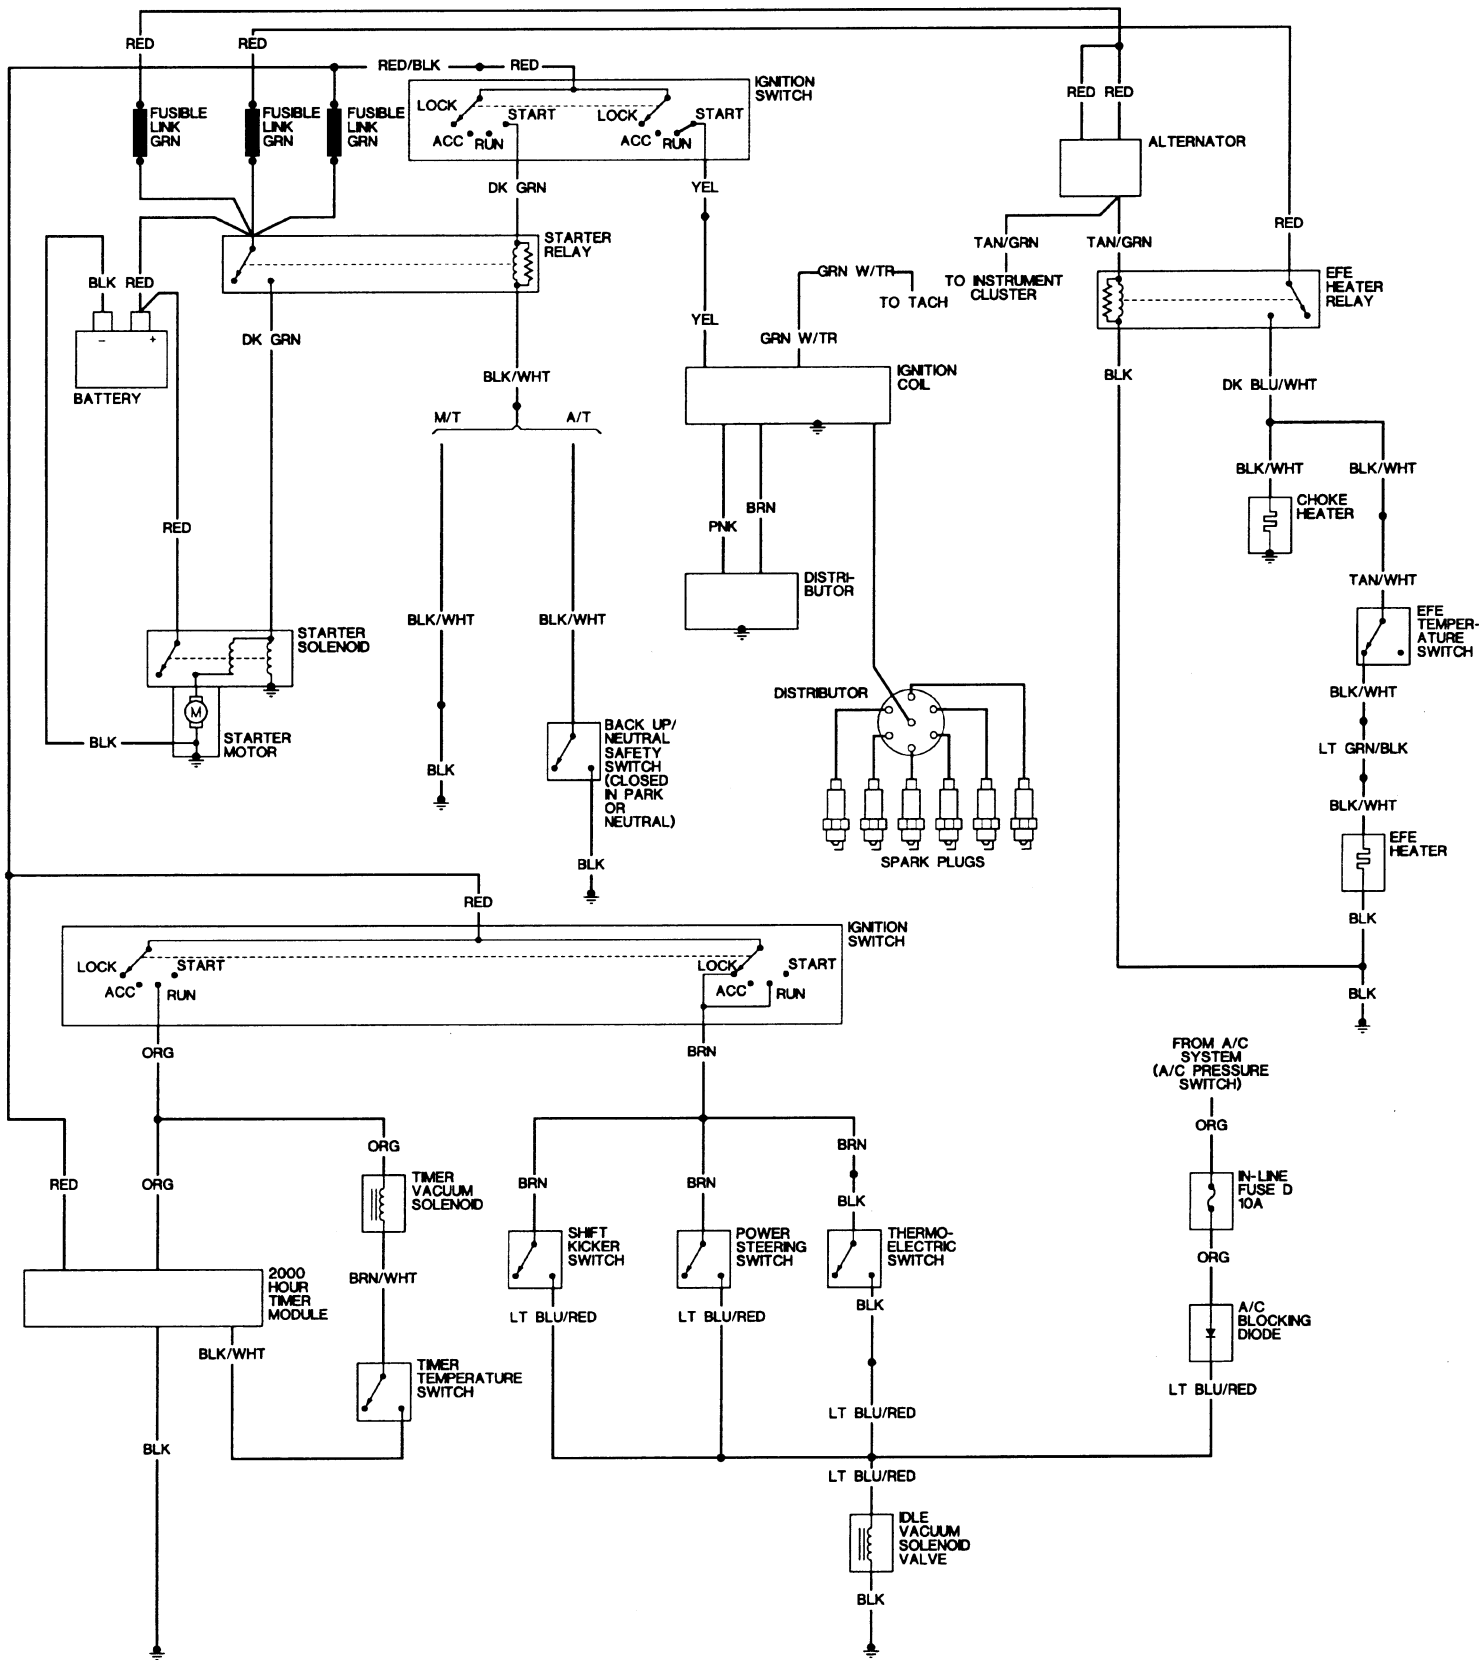

# 1986 CHEROKEE/COMANCHE/WAGONEER (2.8L) ENGINE SCHEMATIC

DIAGRAM 10